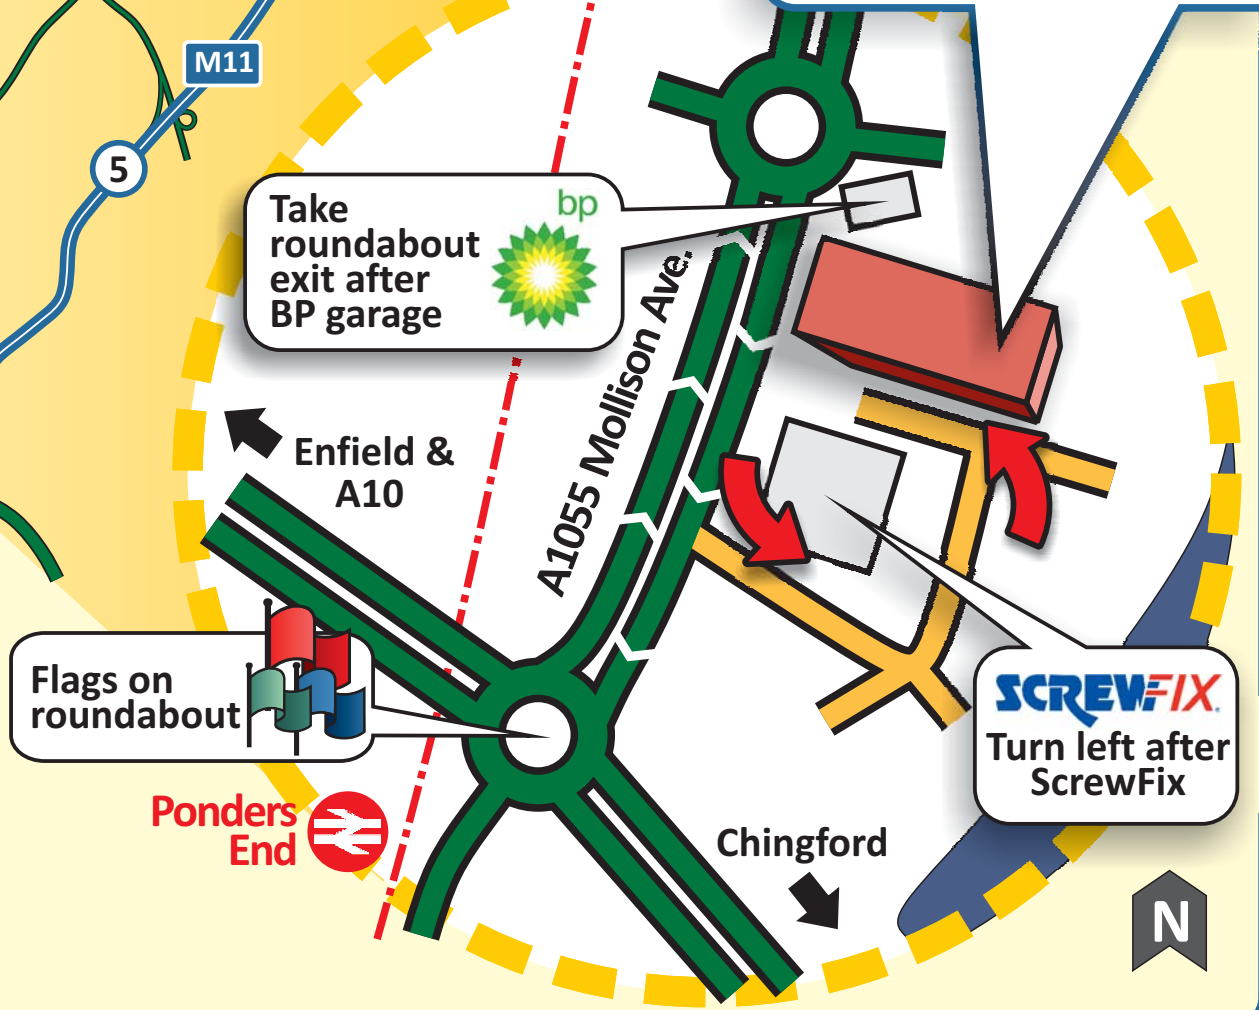

**1 Alpha Road  
Mollison Avenue  
Brimsdown  
Enfield EN3 7ST**  
(Use EN3 7UL for SatNav)

**We're very well connected!**

**From M25:** come off at Jnc25 & head South on the A10 Gt. Cambridge Rd. past retail parks and B&Q on left, turn East onto A110 Nags Head Rd. (then Lea Valley Rd.), through to Ponders End.

**From A406:** come off in Edmonton and head North on the A1055 Nags Head Rd. (then Lea Valley Rd.), straight up to Brimsdown.

Where the A110 Lea Valley Rd. and A1055 Meridian Way meet, there is a roundabout with flags and plants. Head North a short distance on A1055 Mollison Avenue dual carriageway.

At the next roundabout, double back past the BP garage and take the next left turning after ScrewFix. Go left again, we are at the end of the road.

Please call for help with other direction (or if you get lost)! 020 8443 5221