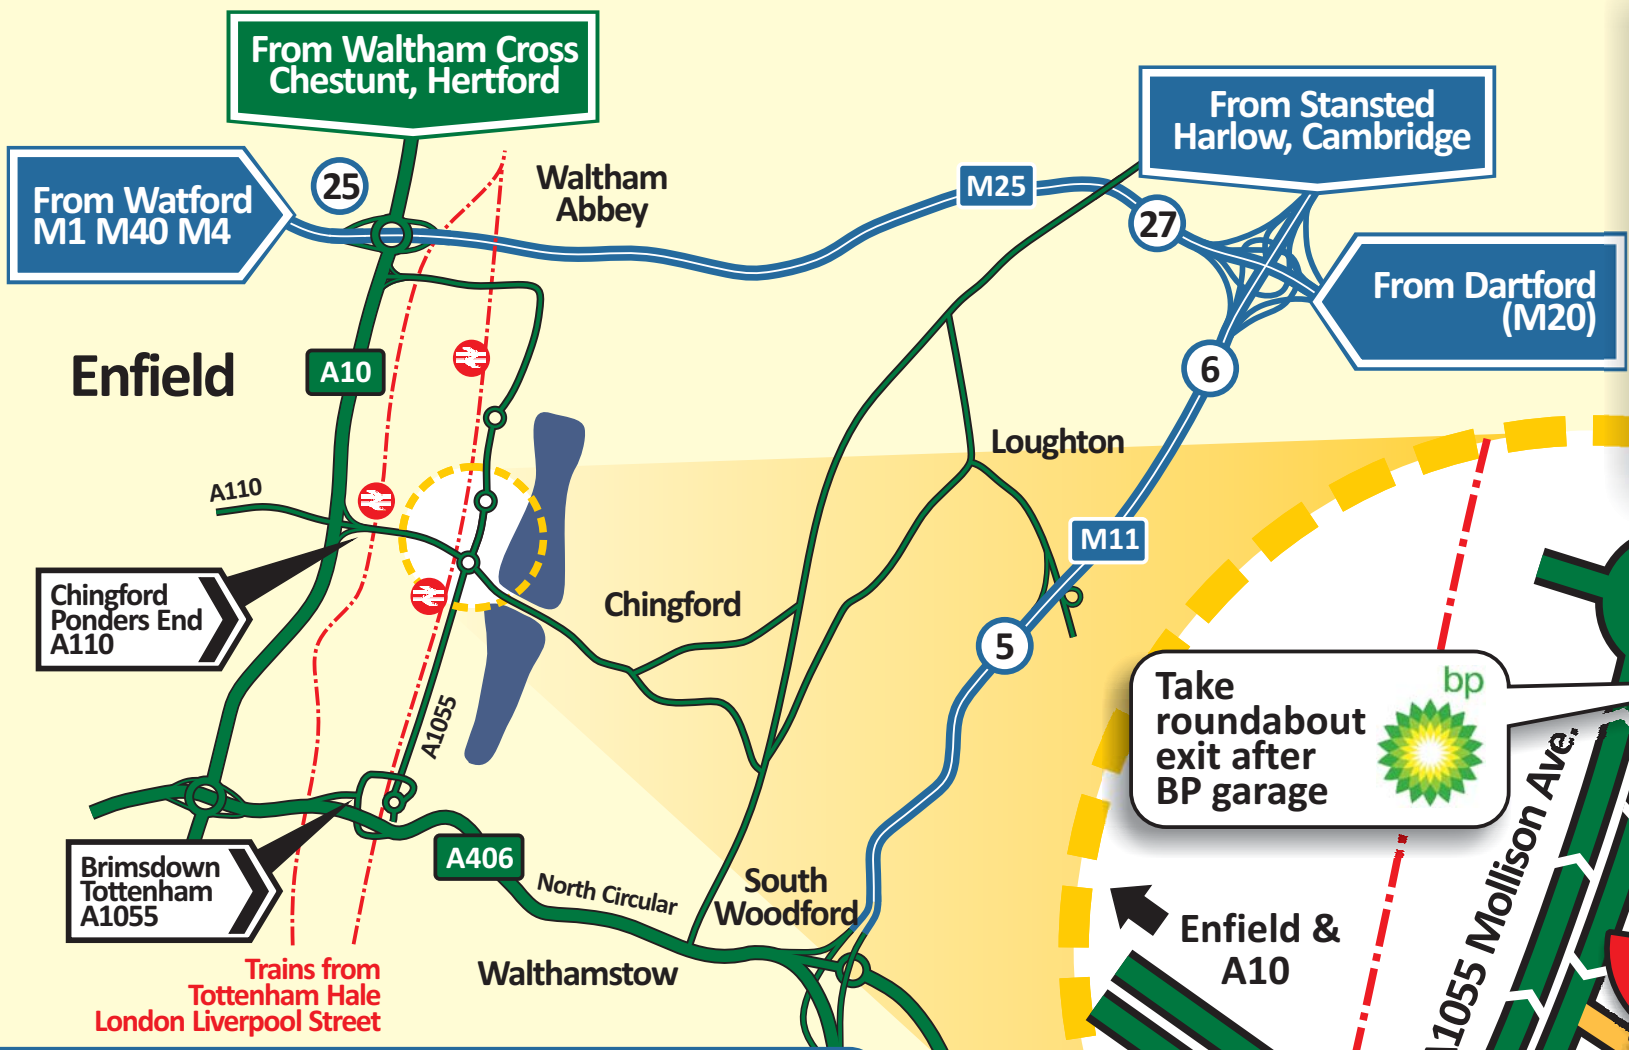

**1 Alpha Road  
Mollison Avenue  
Brimsdown  
Enfield EN3 7ST**  
(Use EN3 7UL for SatNav)

**We're very well connected!**

**From M25:** come off at Jnc25 & head South on the A10 Gt. Cambridge Rd. past retail parks and B&Q on left, turn East onto A110 Nags Head Rd. (then Lea Valley Rd.), through to Ponders End.

**From A406:** come off in Edmonton and head North on the A1055 Nags Head Rd. (then Lea Valley Rd.), straight up to Brimsdown.

Where the A110 Lea Valley Rd. and A1055 Meridian Way meet, there is a roundabout with flags and plants. Head North a short distance on A1055 Mollison Avenue dual carriageway.

At the next roundabout, double back past the BP garage and take the next left turning after ScrewFix. Go left again, we are at the end of the road.

Please call for help with other direction (or if you get lost)! 020 8443 5221