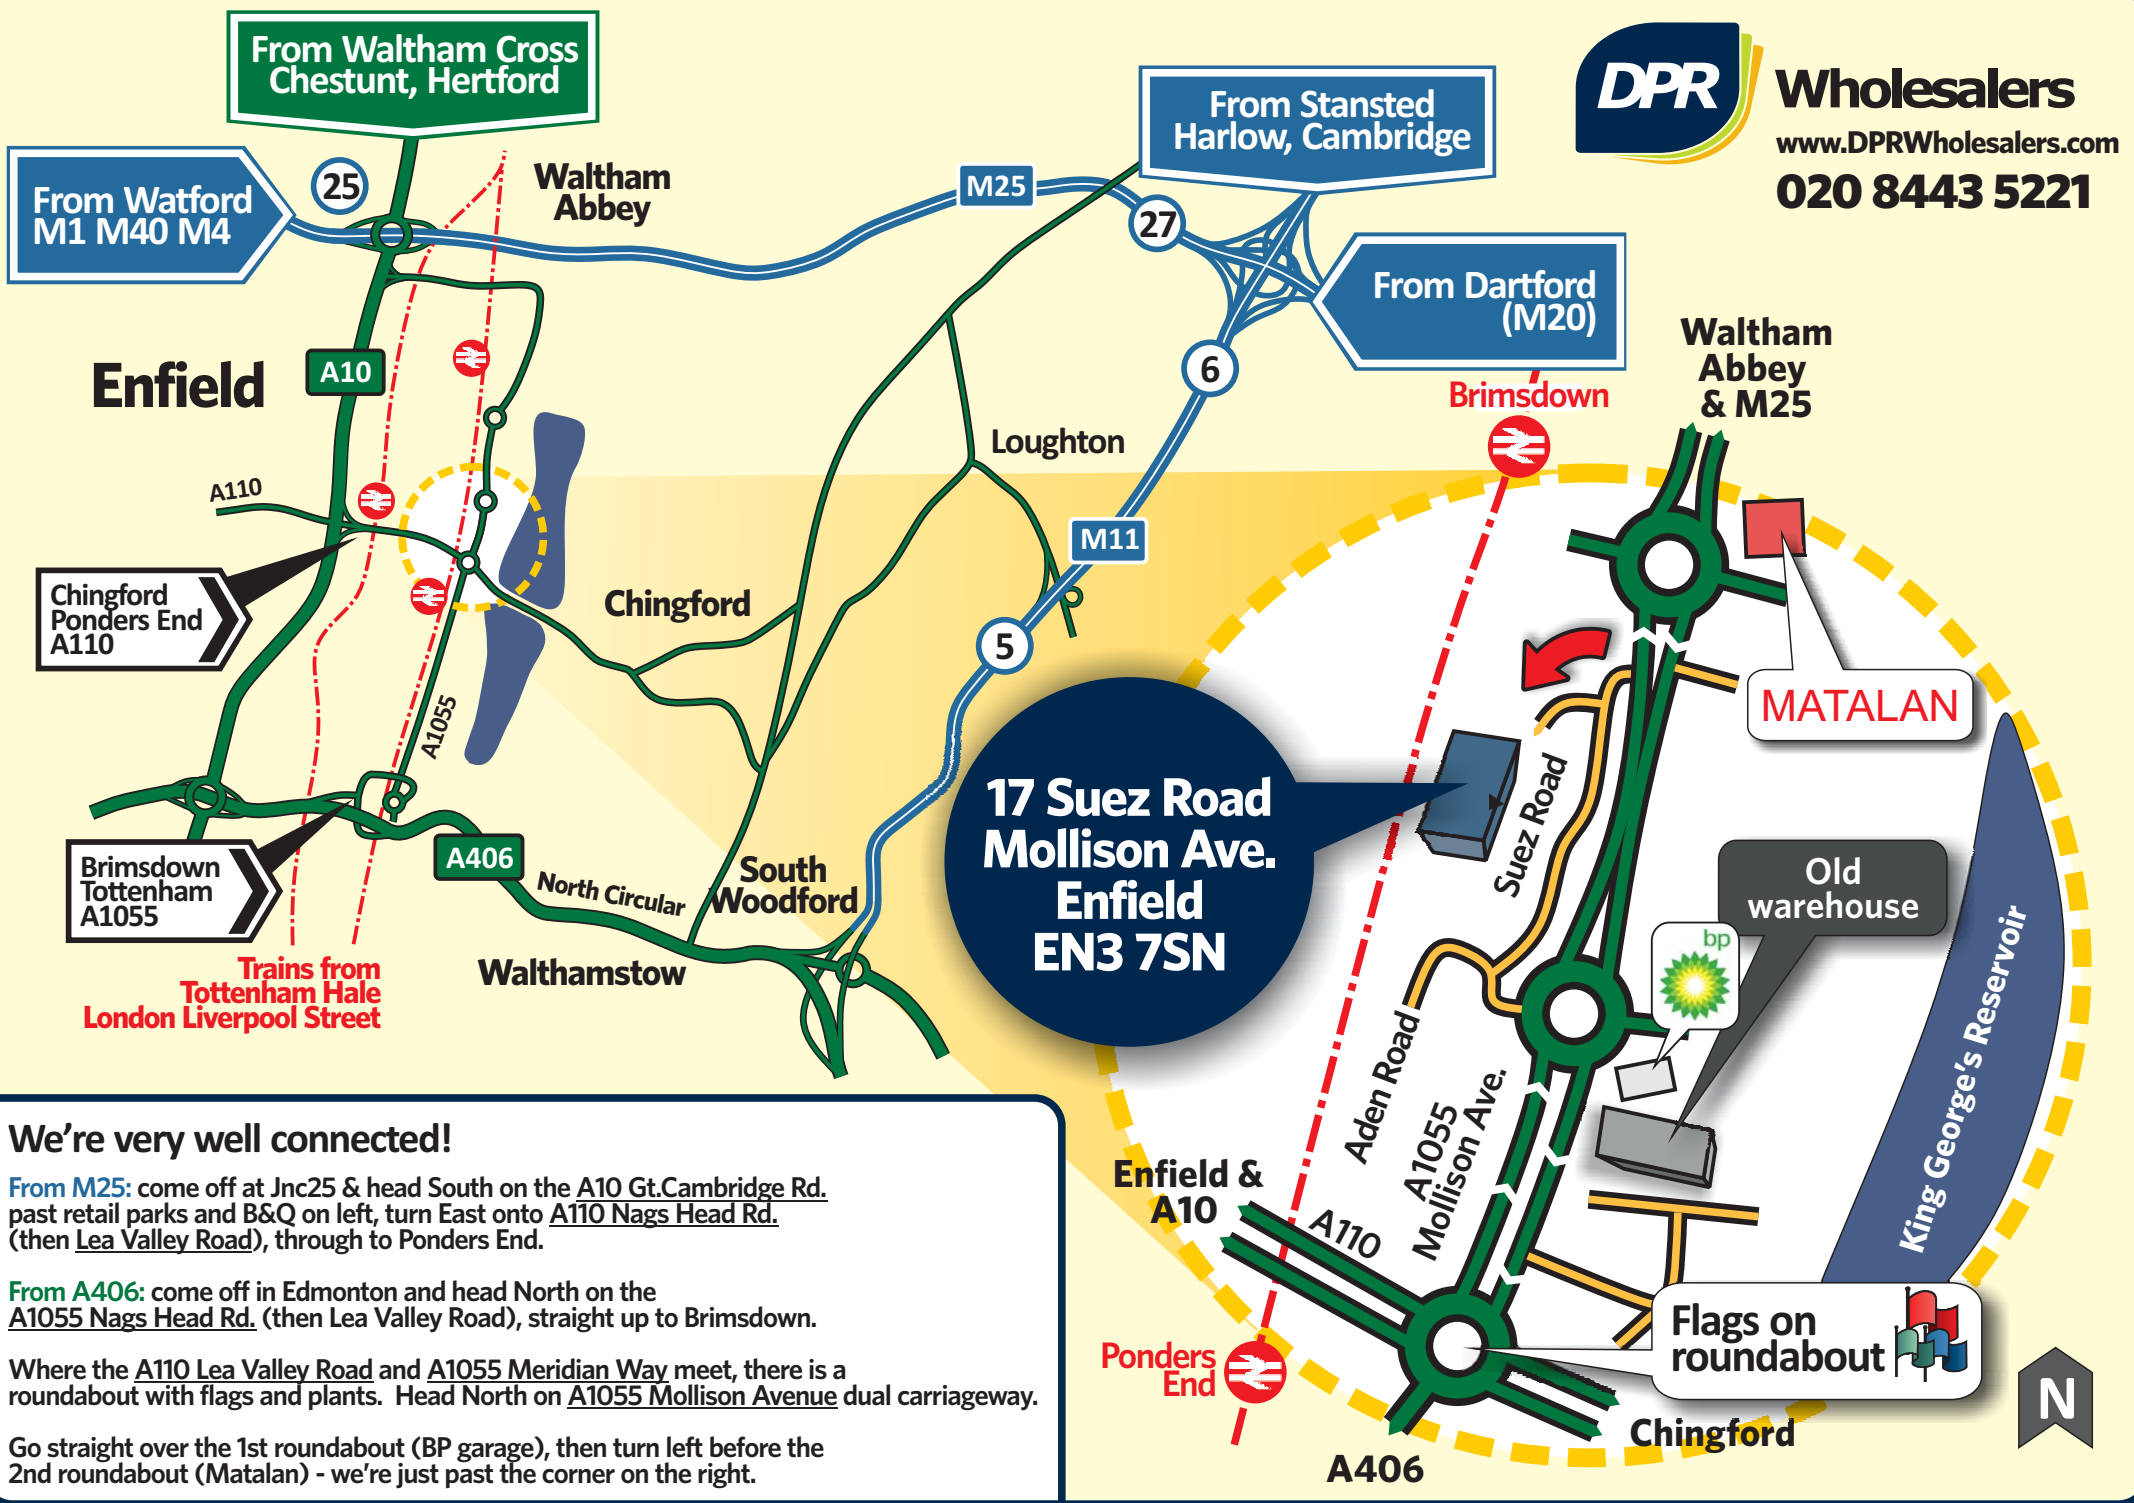

Wholesalers
www.DPRWholesalers.com
020 8443 5221

From Waltham Cross
 Chestnut, Hertford

From Stansted
 Harlow, Cambridge

From Dartford
 (M20)

From Watford
 M1 M40 M4

Enfield

Chingford
 Ponders End
 A110

Brimsdown
 Tottenham
 A1055

Trains from
 Tottenham Hale
 London Liverpool Street

**17 Suez Road
 Mollison Ave.
 Enfield
 EN3 7SN**

Waltham
 Abbey
 & M25

MATALAN

Old
 warehouse

**Flags on
 roundabout**

We're very well connected!

From M25: come off at Jnc25 & head South on the A10 Gt. Cambridge Rd. past retail parks and B&Q on left, turn East onto A110 Nags Head Rd. (then Lea Valley Road), through to Ponders End.

From A406: come off in Edmonton and head North on the A1055 Nags Head Rd. (then Lea Valley Road), straight up to Brimsdown.

Where the A110 Lea Valley Road and A1055 Meridian Way meet, there is a roundabout with flags and plants. Head North on A1055 Mollison Avenue dual carriageway.

Go straight over the 1st roundabout (BP garage), then turn left before the 2nd roundabout (Matalan) - we're just past the corner on the right.